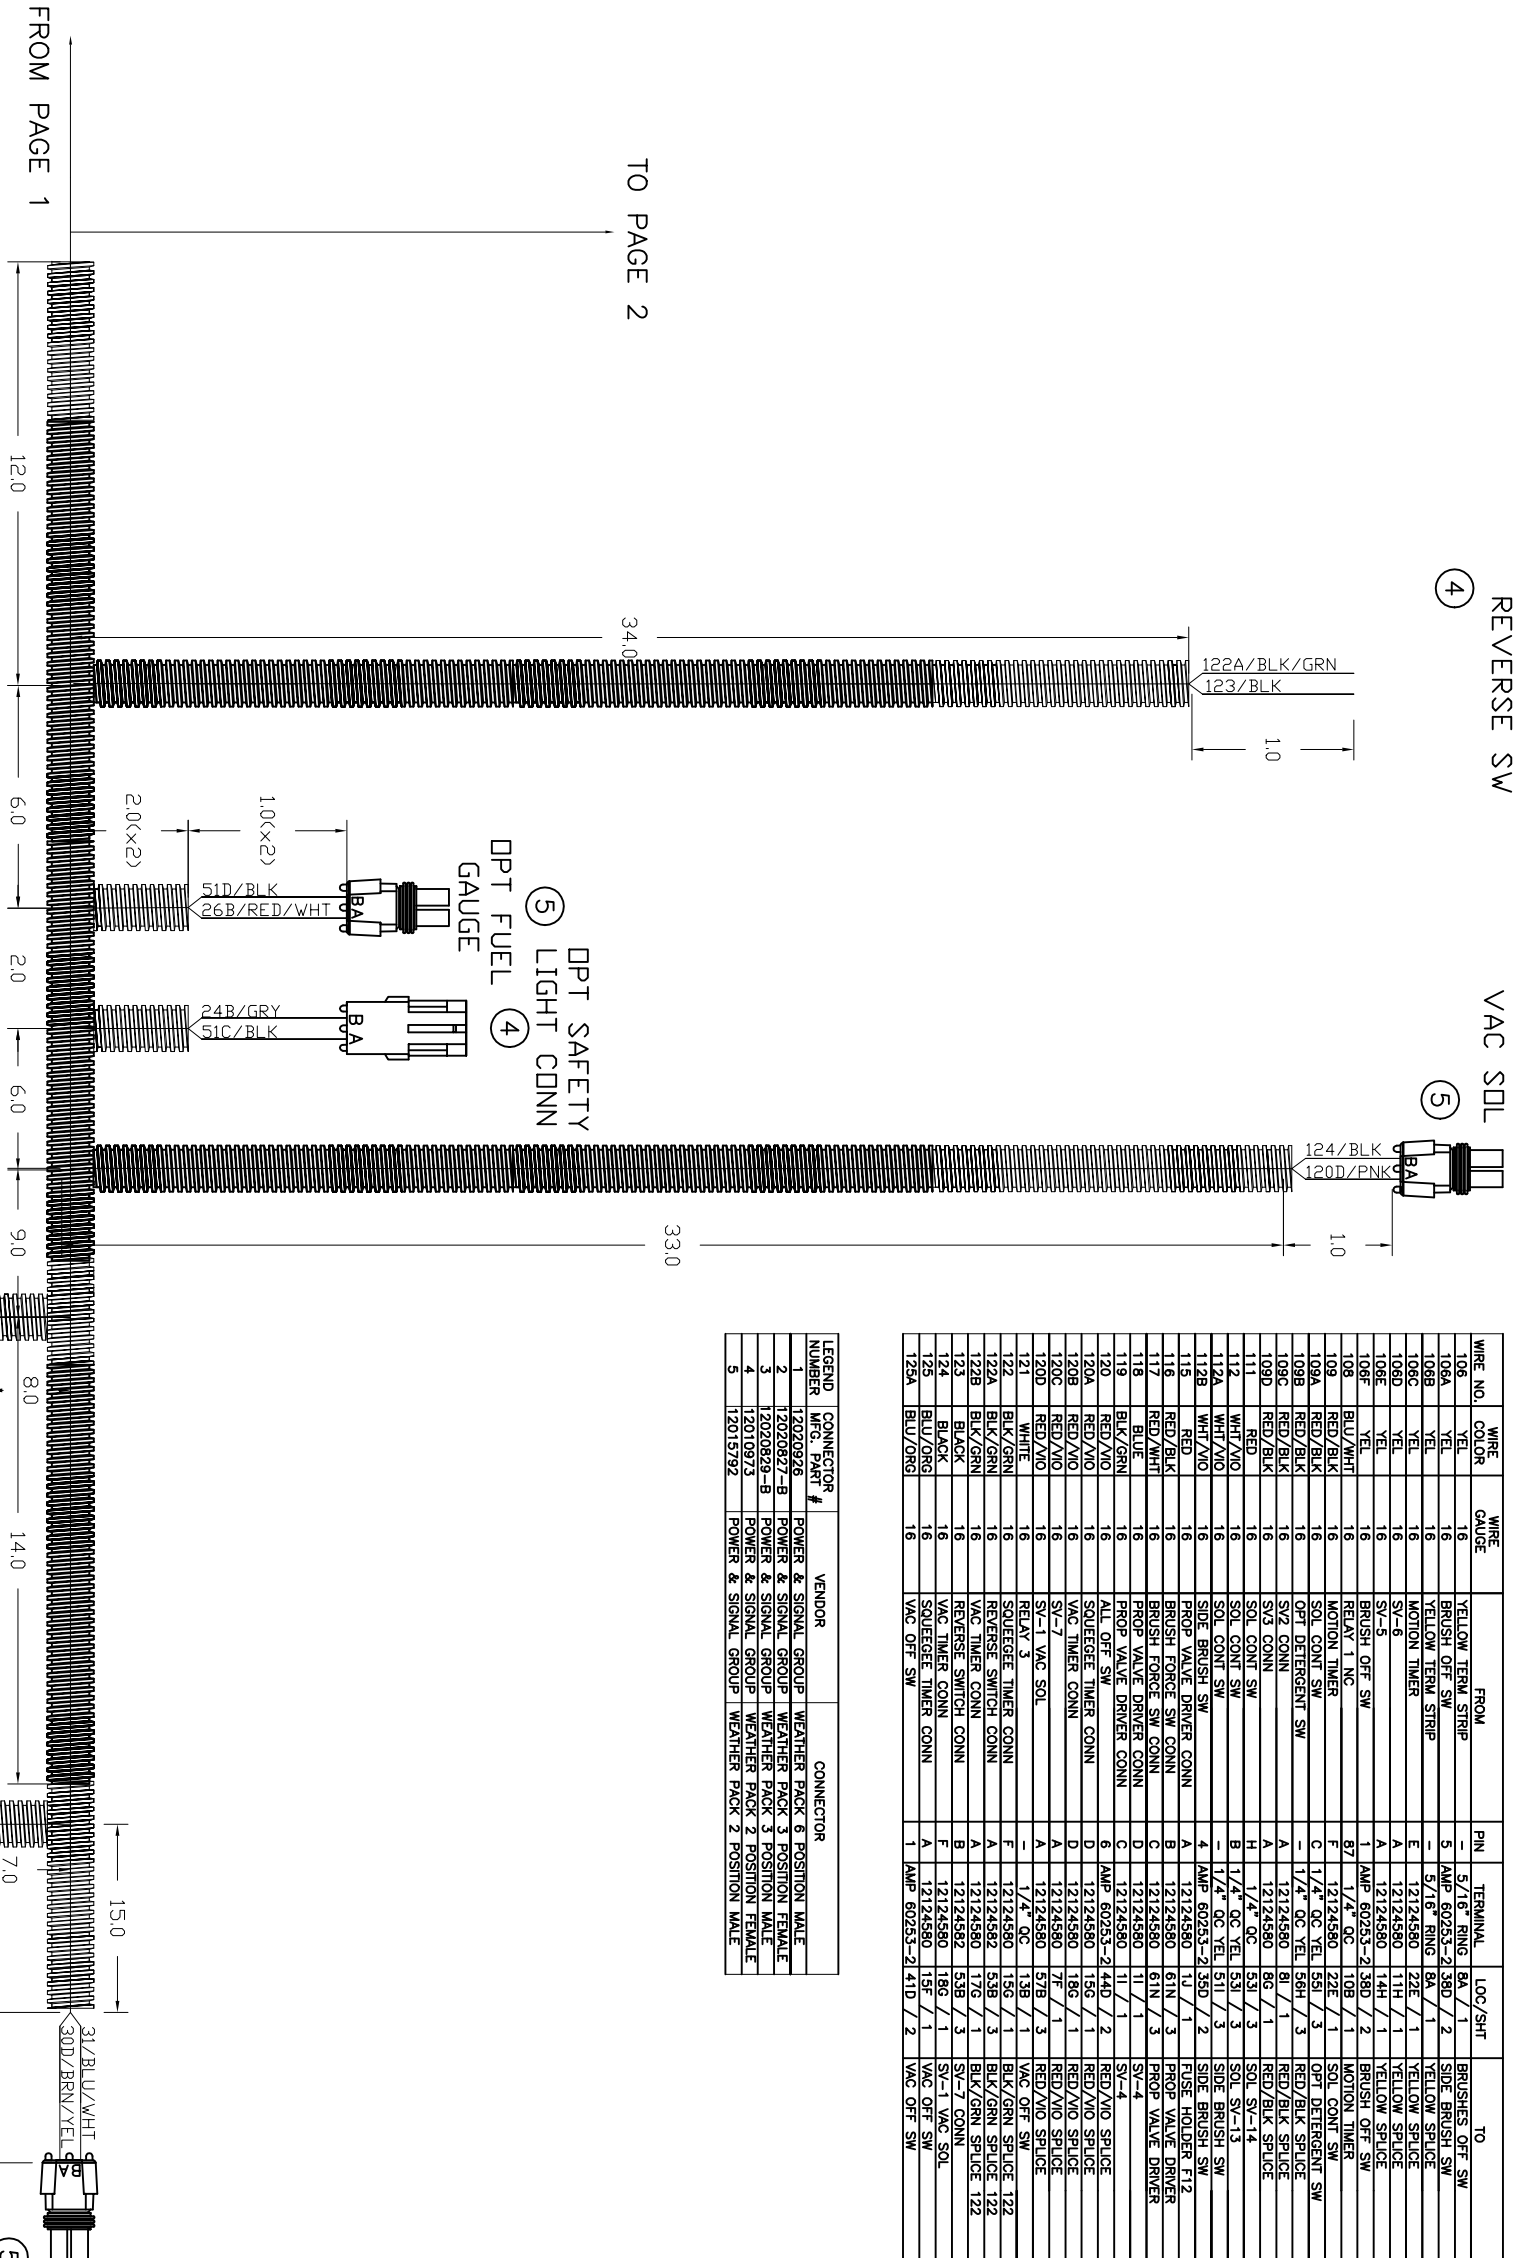

LEGEND	CONNECTOR	VENDOR	CONNECTOR
1	12020926		WEATHER PACK 6 POSITION MALE
2	11202087-A		WEATHER PACK 3 POSITION FEMALE
3	11202089-B		WEATHER PACK 3 POSITION MALE
4	11201097A		WEATHER PACK 2 POSITION FEMALE
5	112015792		WEATHER PACK 2 POSITION MALE

CONFIDENTIAL

THIS DRAWING AND ALL INFORMATION CONTAINED THEREIN ARE THE EXCLUSIVE PROPERTY OF MINUTEMAN INTERNATIONAL, INC. THIS DRAWING IS NOT TO BE COPIED OR OTHERWISE REPRODUCED WITHOUT EXPRESSED WRITTEN PERMISSION OF MINUTEMAN INTERNATIONAL, INC. IN ADDITION, THIS DRAWING MUST BE RETURNED UPON REQUEST. FURTHER, ALL INFORMATION CONTAINED HEREIN MUST BE MAINTAINED CONFIDENTIAL.

TITLE: NAUTILUS, MAIN, HARNESS
SCALE: NTS

MATERIAL: SEE NOTES
FINISH: SEE NOTES

TOLERANCES (UNLESS OTHERWISE SPECIFIED):
0-1" ± 1/16
1-12" ± 1/4
>12" ± 1/2

SIZE: DRAWN BY MB DATE 03/25/2014
CHECKED BY JWP DATE 03/25/2014

14845 US ROUTE 20 P.N. 748799
PHOENIX DRIVE, T. 80140 SHEET 3 OF 3 REV *